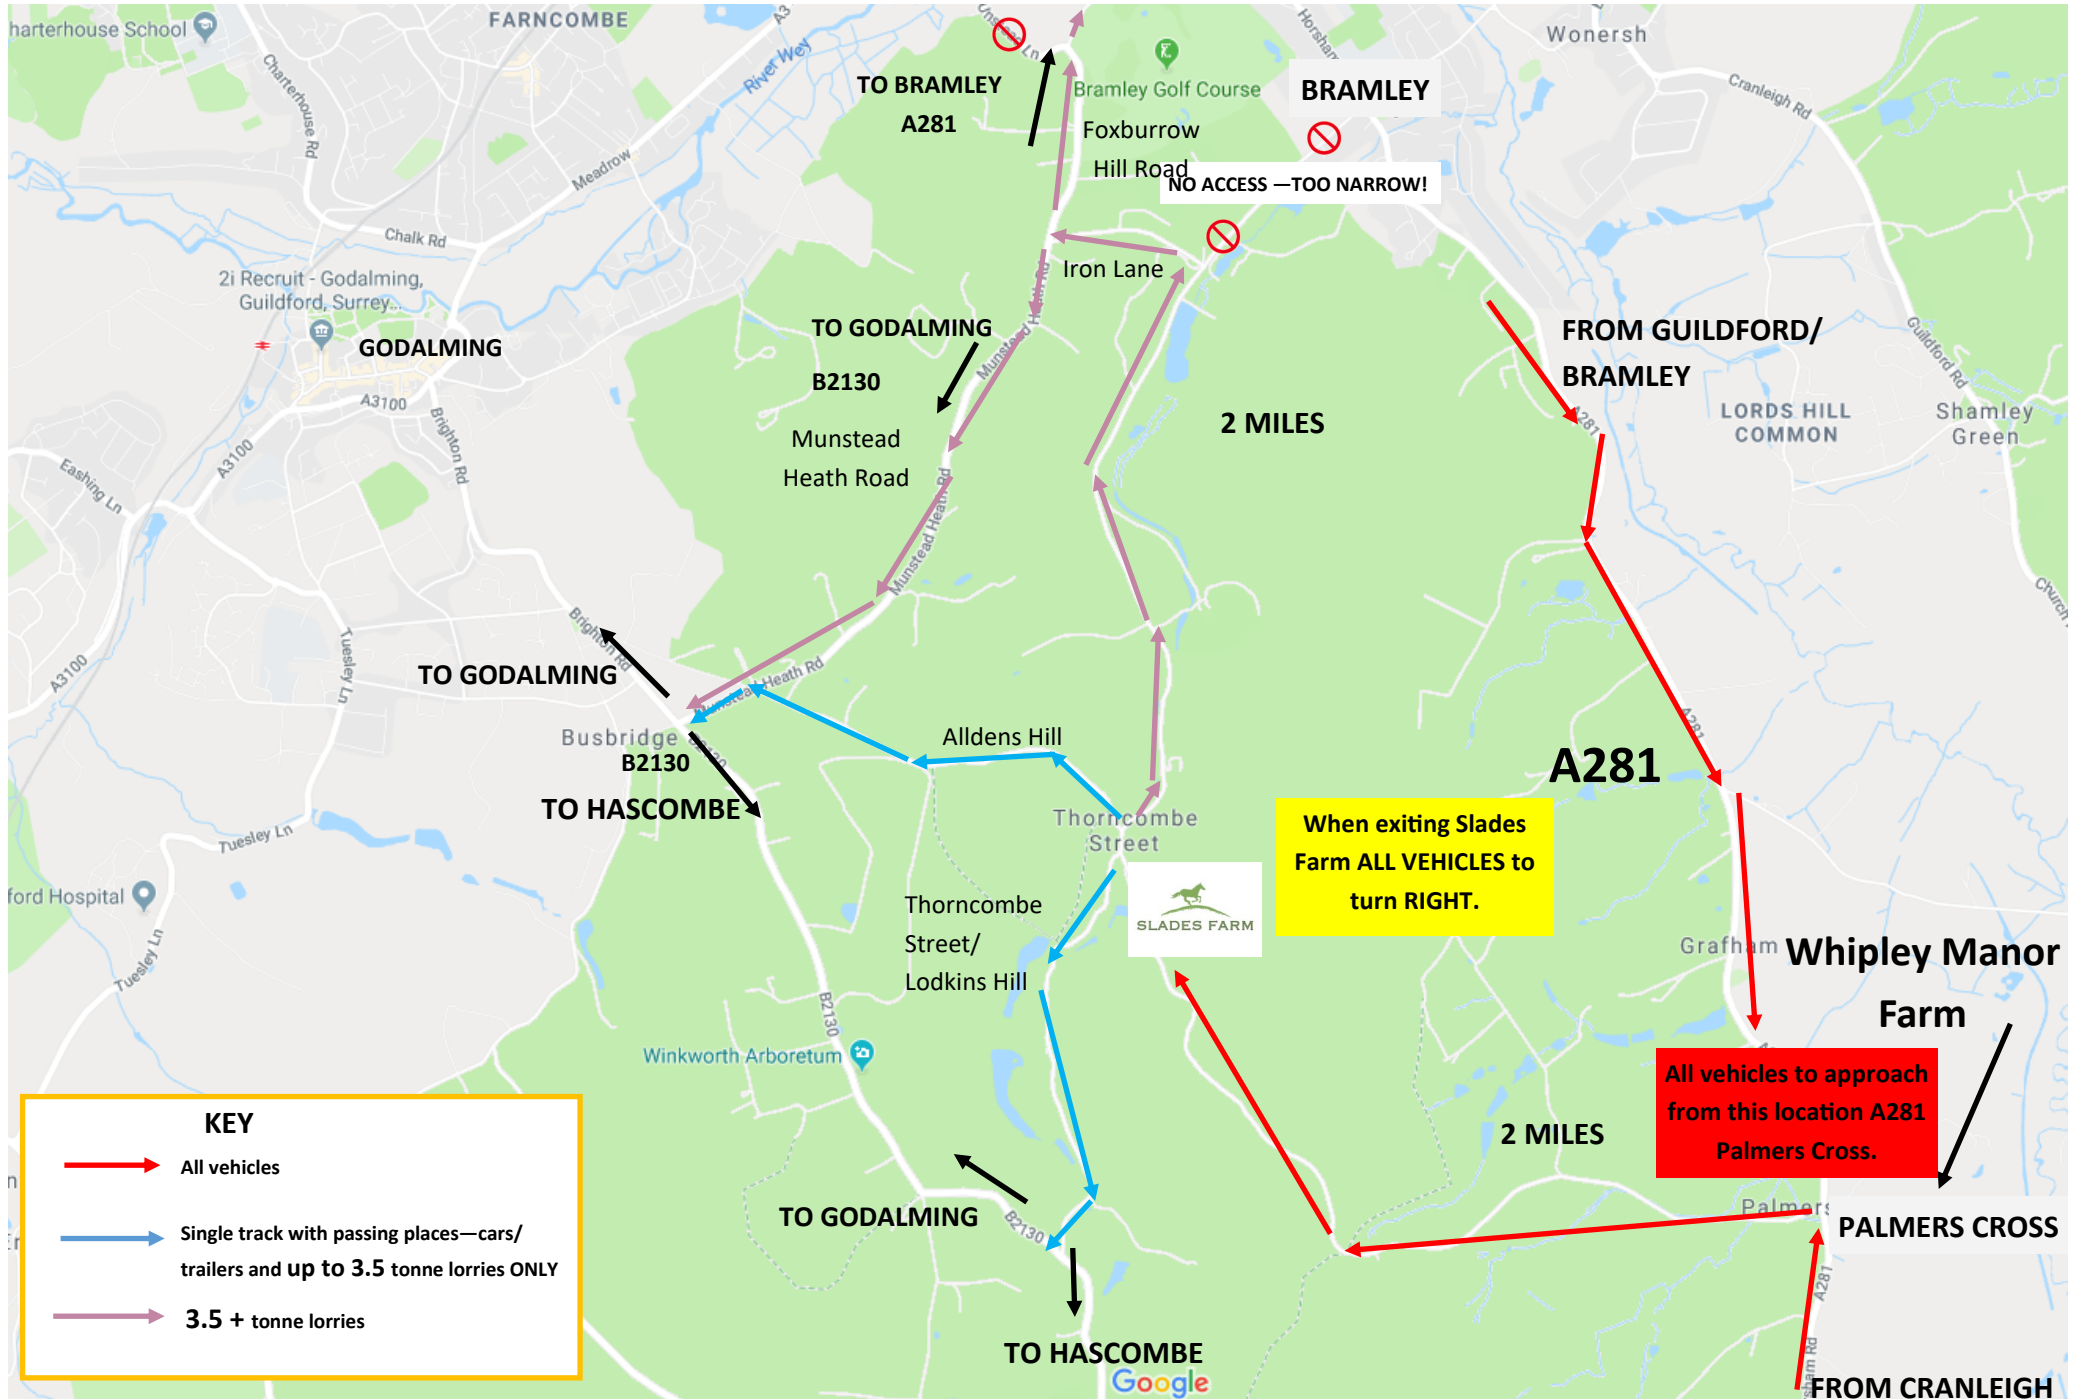

# NEW ONE WAY SYSTEM TO APPROACH AND LEAVE SLADES FARM

**KEY**

- All vehicles
- Single track with passing places—cars/trailers and up to 3.5 tonne lorries ONLY
- 3.5 + tonne lorries

**When exiting Slades Farm ALL VEHICLES to turn RIGHT.**

**All vehicles to approach from this location A281 Palmers Cross.**